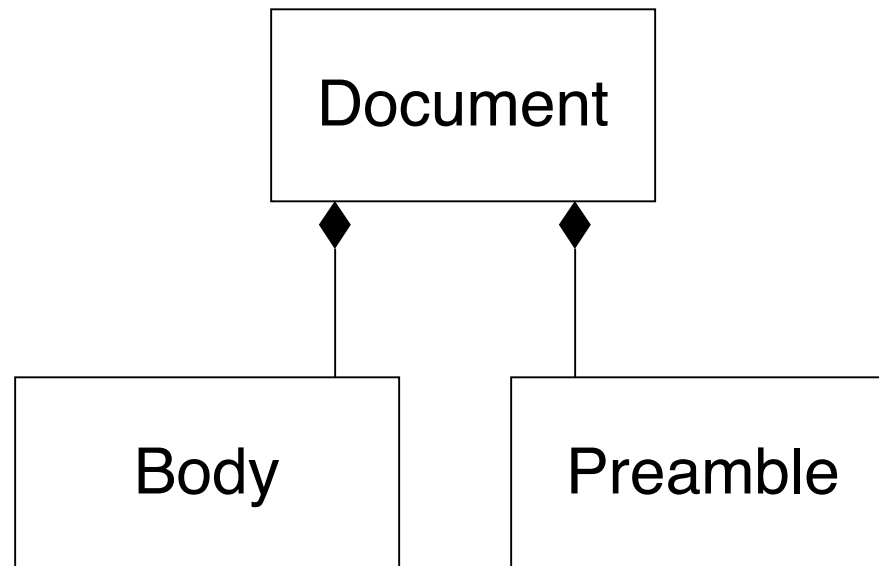

# LaTeX Documents

---

The logo for ARENA, featuring the word "ARENA" in a bold, serif font with a metallic, 3D effect. The letters are set against a background of golden, concentric circular patterns that resemble ripples in sand or a field of grain. The overall aesthetic is clean and professional.

# ARENA Some Key Concepts

---

- Document Class
- Packages
- Logical Structure
- Environments
- Funny Characters